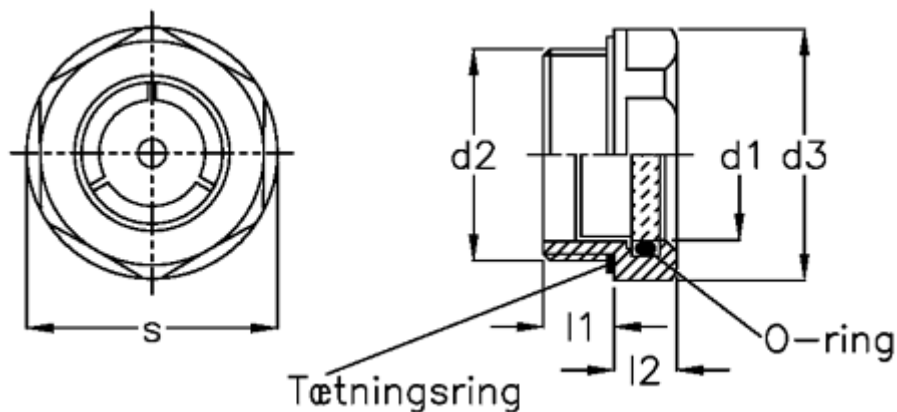

Data Sheet

Article number: 2074314M2015AS

Description: E+G Oil level sight glass GN 743-14-M20x1.5-AS

Measures

d1	= 14
d2	= M20x1.5
d3	= 26
l1	= 8.5
l2	= 7.5
Max pressure	= -
Max vacuum mbar	= -
s	= 23